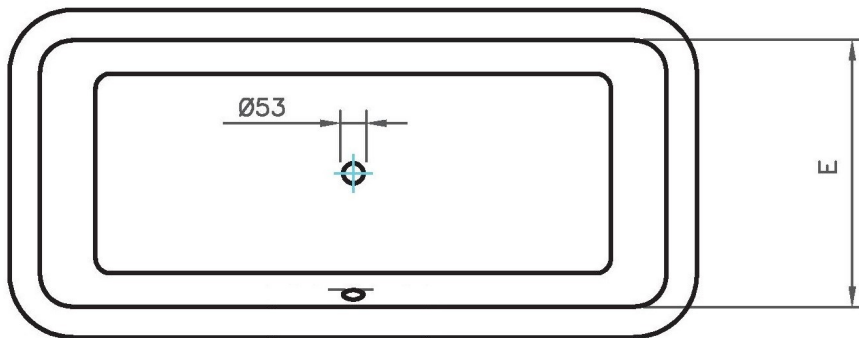

Feet available in White enamel, Chrome, Brush nickel, Nickel, Brass plated, Painted and Hand gilded (in gold, silver or copper leaf)

HUDSON

Dimensões em mm

Dimension in mm

REF.	A	B	C	D	E	F	G	H	J	VOL (L)	KG
1700	1700	810	555	1560	670	670	480	475	405	220	160

All the referred dimensions are susceptible to variations within the normal limits stated by the applicable standards.
Todas as dimensões referidas estão sujeitas a variações dentro dos limites normais estabelecidos pelas normas aplicáveis.

Pormenor da ába
Rim detail

Overflow hole also available with 63mm