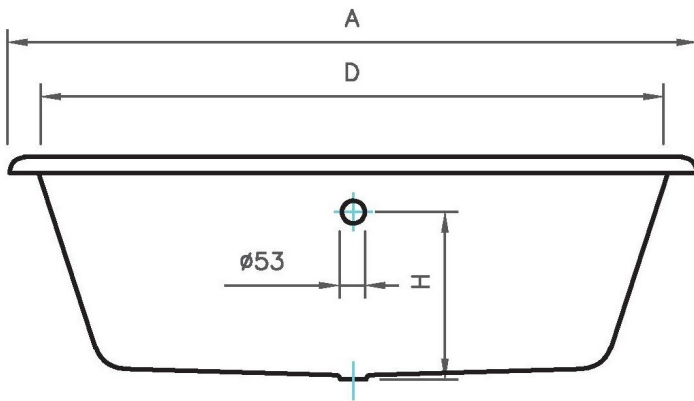

Feet available in White enamel, Chrome, Brush nickel, Nickel, Brass plated, Painted and Hand gilded (in gold, silver or copper leaf)

HUDSON

Dimensões em mm

Dimension in mm

REF.	A	B	C	D	E	F	G	H	J	VOL (L)	KG
1700	1700	810	555	1560	670	670	480	475	405	220	160

All the referred dimensions are susceptible to variations within the normal limits stated by the applicable standards.
Todas as dimensões referidas estão sujeitas a variações dentro dos limites normais estabelecidos pelas normas aplicáveis.

Pormenor da ába
Rim detail

Overflow hole also available with 63mm