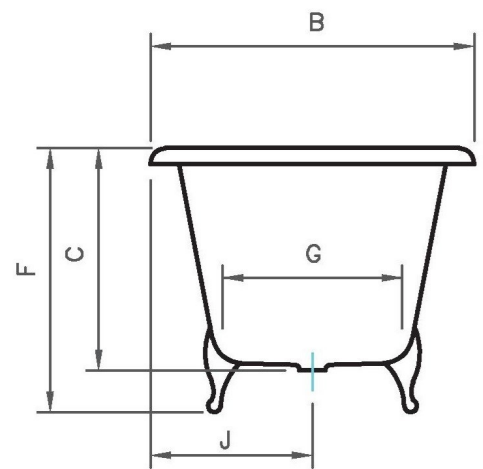

Feet available in White enamel, Chrome, Brush nickel, Nickel, Brass plated, Painted and Hand gilded (in gold, silver or copper leaf)

HUDSON

Dimensões em mm

Dimension in mm

REF.	A	B	C	D	E	F	G	H	J	VOL (L)	KG
1700	1700	810	555	1560	670	670	480	475	405	220	160

All the referred dimensions are susceptible to variations within the normal limits stated by the applicable standards.
Todas as dimensões referidas estão sujeitas a variações dentro dos limites normais estabelecidos pelas normas aplicáveis.

Pormenor da ába
Rim detail

Overflow hole also available with 63mm