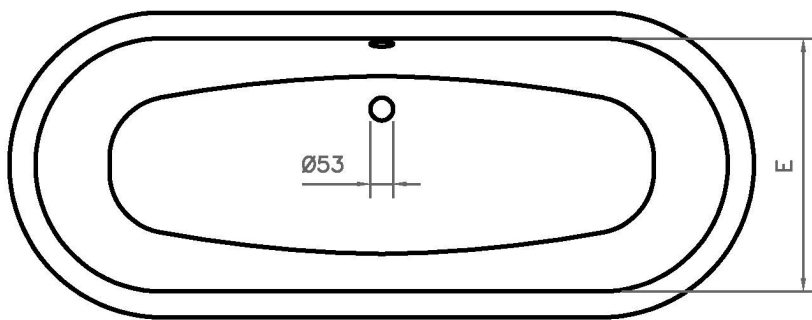

Options:

Antislip,

Exterior Painted, Hand gilded (in gold, silver or copper leaf), in Copper, in Aluminium, in Stainless steel, in Brass and in Leather

EPOQUE

Dimensões em mm

Dimension in mm

REF.	A	B	C	D	E	F	G	H	I	J	VOL (L)	KG
1700	1700	695	482	1620	595	627	410	392	680	250	215	195

All the referred dimensions are susceptible to variations within the normal limits stated by the applicable standards.

Todas as dimensões referidas estão sujeitas a variações dentro dos limites normais estabelecidos pelas normas aplicáveis.

Pormenor da ába
Rim detail

Overflow hole also available with 63mm