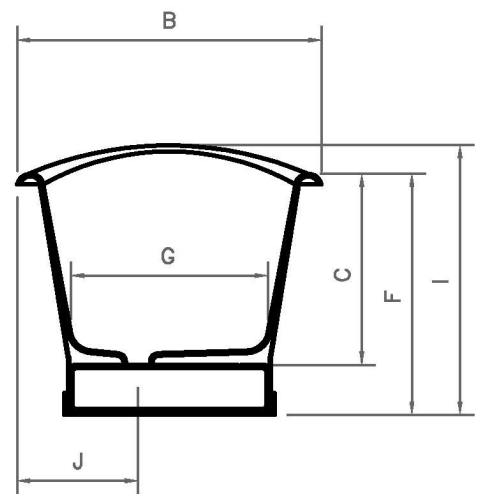

Options:

Antislip,

Exterior Painted, Hand gilded (in gold, silver or copper leaf), in Copper, in Aluminium, in Stainless steel, in Brass and in Leather

EPOQUE

Dimensões em mm

Dimension in mm

REF.	A	B	C	D	E	F	G	H	I	J	VOL (L)	KG
1700	1700	695	482	1620	595	627	410	392	680	250	215	195

All the referred dimensions are susceptible to variations within the normal limits stated by the applicable standards.

Todas as dimensões referidas estão sujeitas a variações dentro dos limites normais estabelecidos pelas normas aplicáveis.

Pormenor da ába
Rim detail

Overflow hole also available with 63mm