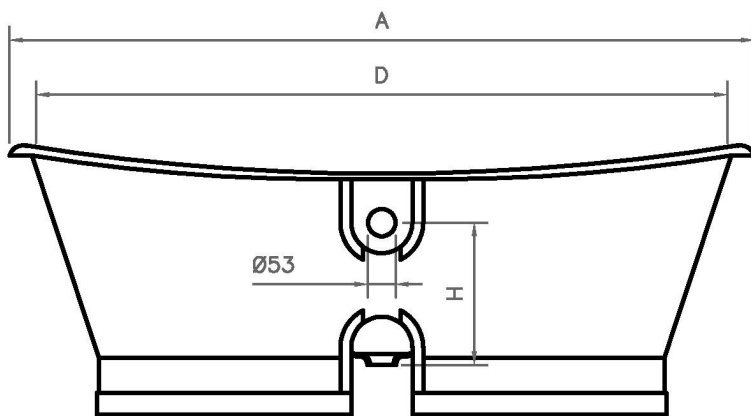

Options:

Antislip,

Exterior Painted, Hand gilded (in gold, silver or copper leaf), in Copper, in Aluminium, in Stainless steel, in Brass and in Leather

EPOQUE

Dimensões em mm

Dimension in mm

REF.	A	B	C	D	E	F	G	H	I	J	VOL (L)	KG
1700	1700	695	482	1620	595	627	410	392	680	250	215	195

All the referred dimensions are susceptible to variations within the normal limits stated by the applicable standards.

Todas as dimensões referidas estão sujeitas a variações dentro dos limites normais estabelecidos pelas normas aplicáveis.

Pormenor da ába
Rim detail

Overflow hole also available with 63mm