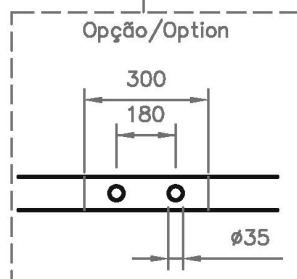

Dimension in mm

REF.	A	B	C	D	E	G	H	J	VOL (L)	KG
1700	1710	810	685	1570	672	460	490	770	220	260

All the referred dimensions are susceptible to variations within the normal limits stated by the applicable standards.

Todas as dimensões referidas estão sujeitas a variações dentro dos limites normais estabelecidos pelas normas aplicáveis.

Vista Frontal/Front View

Overflow hole also available with 63mm